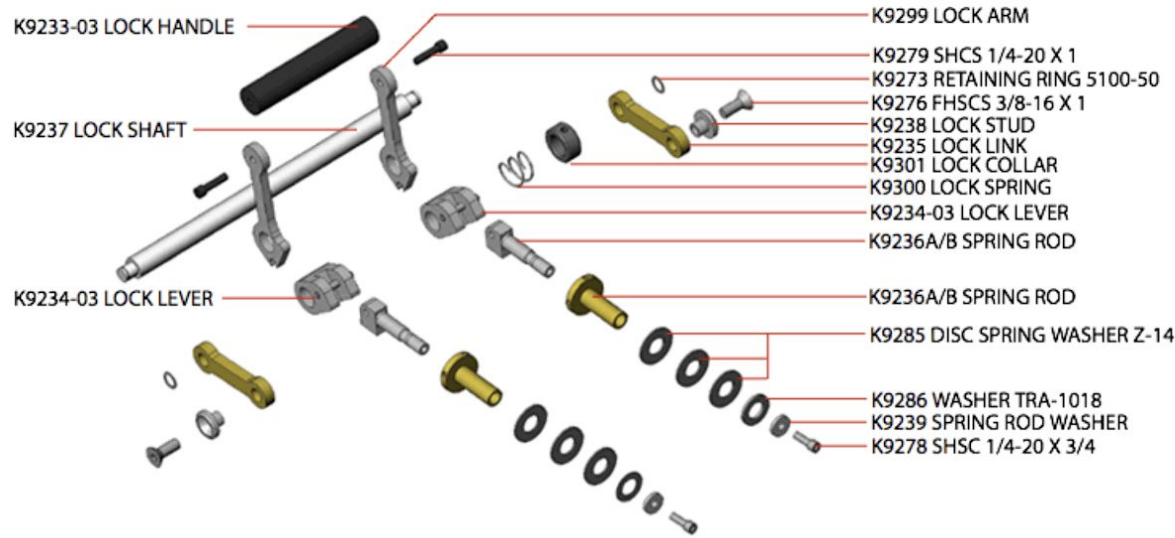

ESE K9 Power Seamer: Locking Handle Assembly
Parts List

JOHN STORTZ & SON

Quality Handtools Since 1853