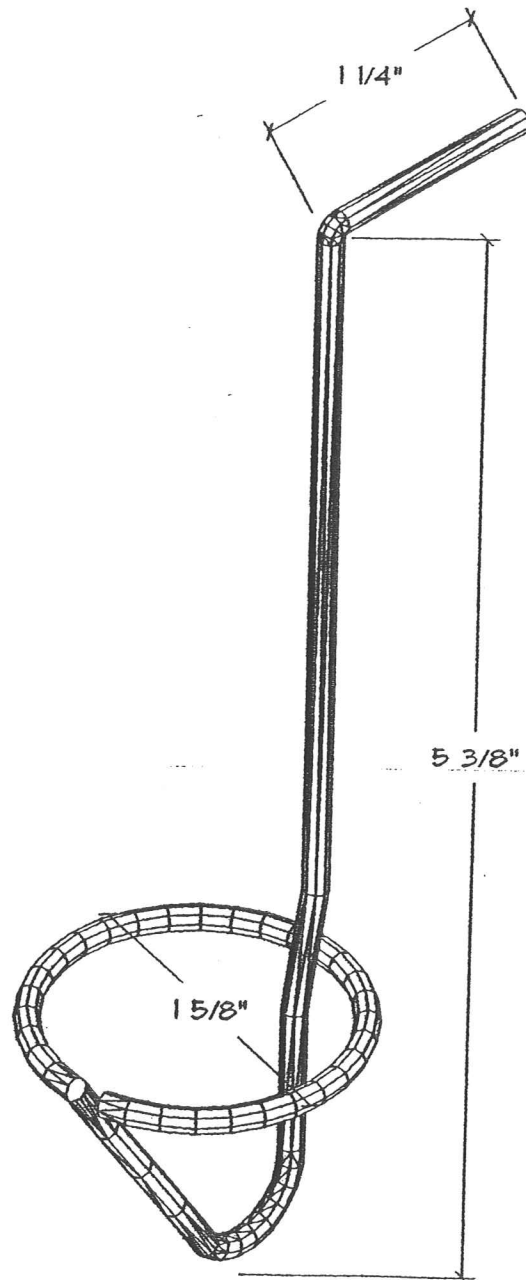

## LOOP the LOOP

**AVAILABLE MATERIALS: COPPER**

**INFORMATION:** THE LOOP the LOOP SNOW GUARD IS AN ECONOMY GUARD FOR WOOD DECK APPLICATIONS UNDER SLATE, WOOD SHAKES OR ASPHALT SHINGLES.  
RECOMMENDED SNOW GUARDS PER SQUARE: 1/4 PITCH ROOF - 50 SNOW GUARDS, 1/3 PITCH ROOF - 75 SNOW GUARDS, 1/2 PITCH ROOF - 150 SNOW GUARDS.