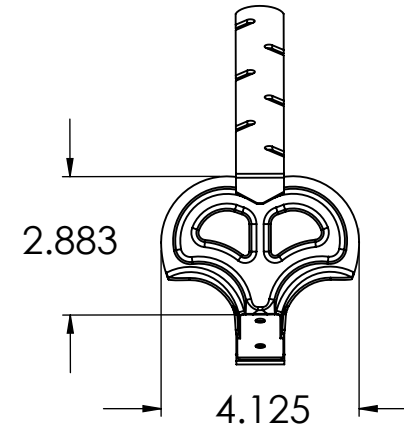

Install in accordance with Berger's written specifications and instructions. Contact Berger for detailed layout, spec sheet for detailed material, finishes, and configuration options. Do not scale drawings. Subject to change without notice

NOTE: INDIVIDUAL PARTS RIVETED TOGETHER (NOT SHOWN)

BERGER

QUALITY BUILDING PRODUCTS SINCE 1874

Berger Building Products, Inc
805 Pennsylvania Blvd
Feasterville, PA 19053

www.bergerbp.com

Phone: 800-523-8852
Fax: 215-355-7738

Berger Pro #100 Snow
Guard Assembly for Shingle,
Slate and Tile Roofs
PRO #100

Material: Refer to Spec Sheet

SCALE
1:4

DWG. NO.

SHEET 1 OF 1