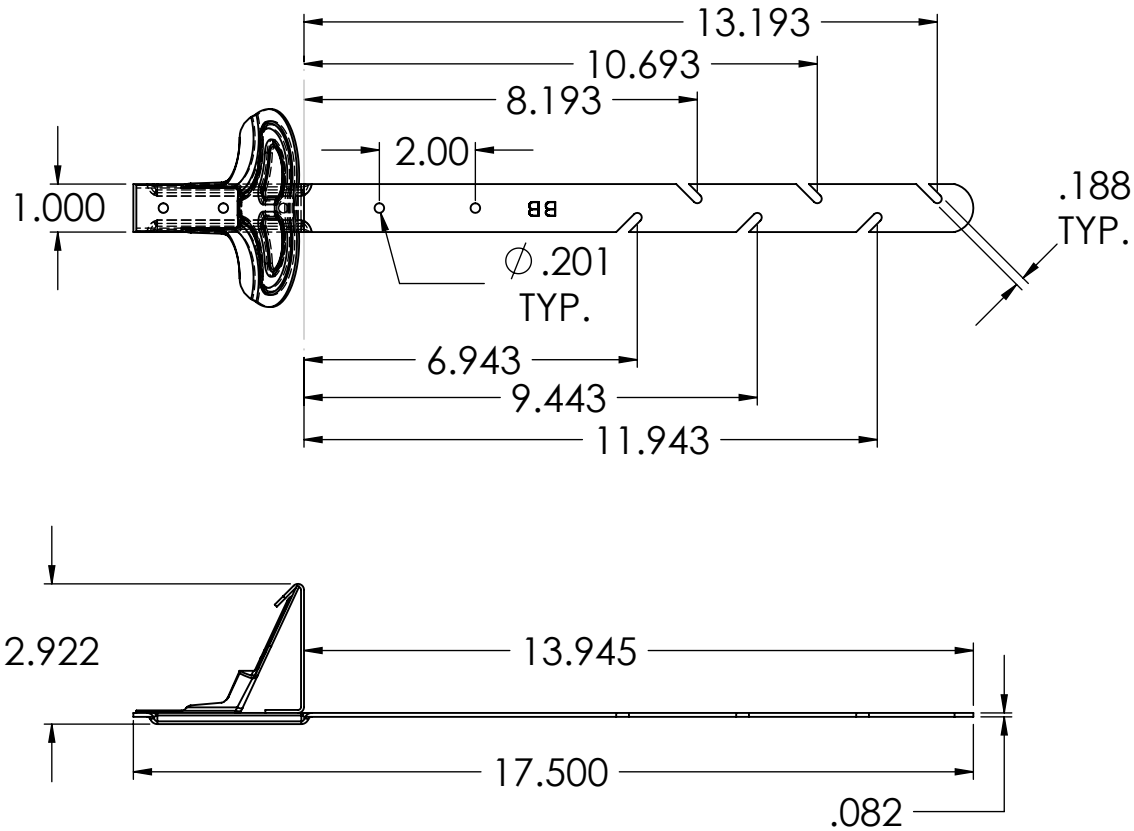

Install in accordance with Berger's written specifications and instructions. Contact Berger for detailed layout, spec sheet for detailed material, finishes, and configuration options. Do not scale drawings. Subject to change without notice

NOTE: INDIVIDUAL PARTS RIVETED TOGETHER (NOT SHOWN)

BERGER

QUALITY BUILDING PRODUCTS SINCE 1874

Berger Building Products, Inc
805 Pennsylvania Blvd
Feasterville, PA 19053

www.bergerbp.com

Phone: 800-523-8852
Fax: 215-355-7738

Berger Pro #100 Snow
Guard Assembly for Shingle,
Slate and Tile Roofs
PRO #100

Material: Refer to Spec Sheet

SCALE
1:4

DWG. NO.

SHEET 1 OF 1